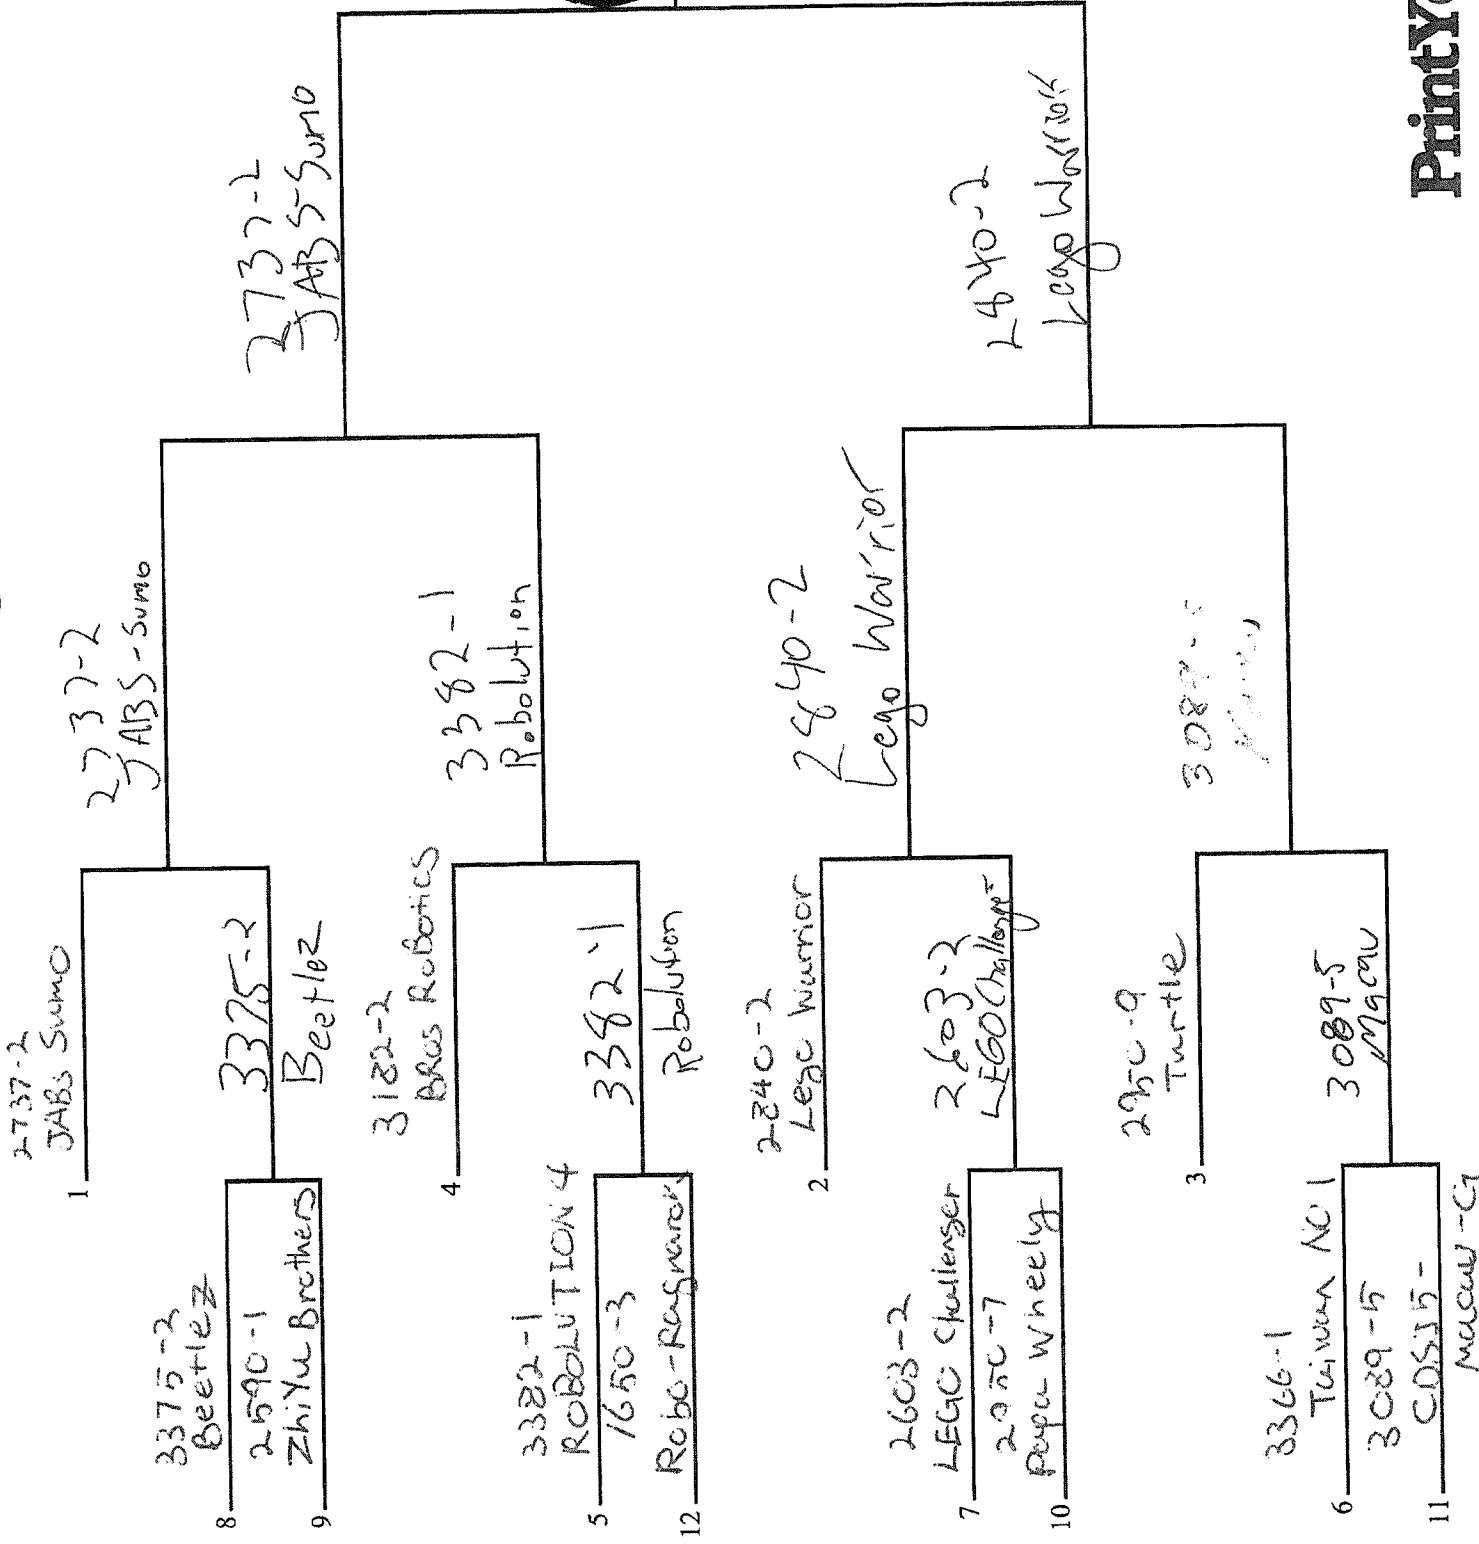

12 Team Single Elimination

GROUP-B

2b

2840-2
Lego Warrior
Winner

Group 2

Winner