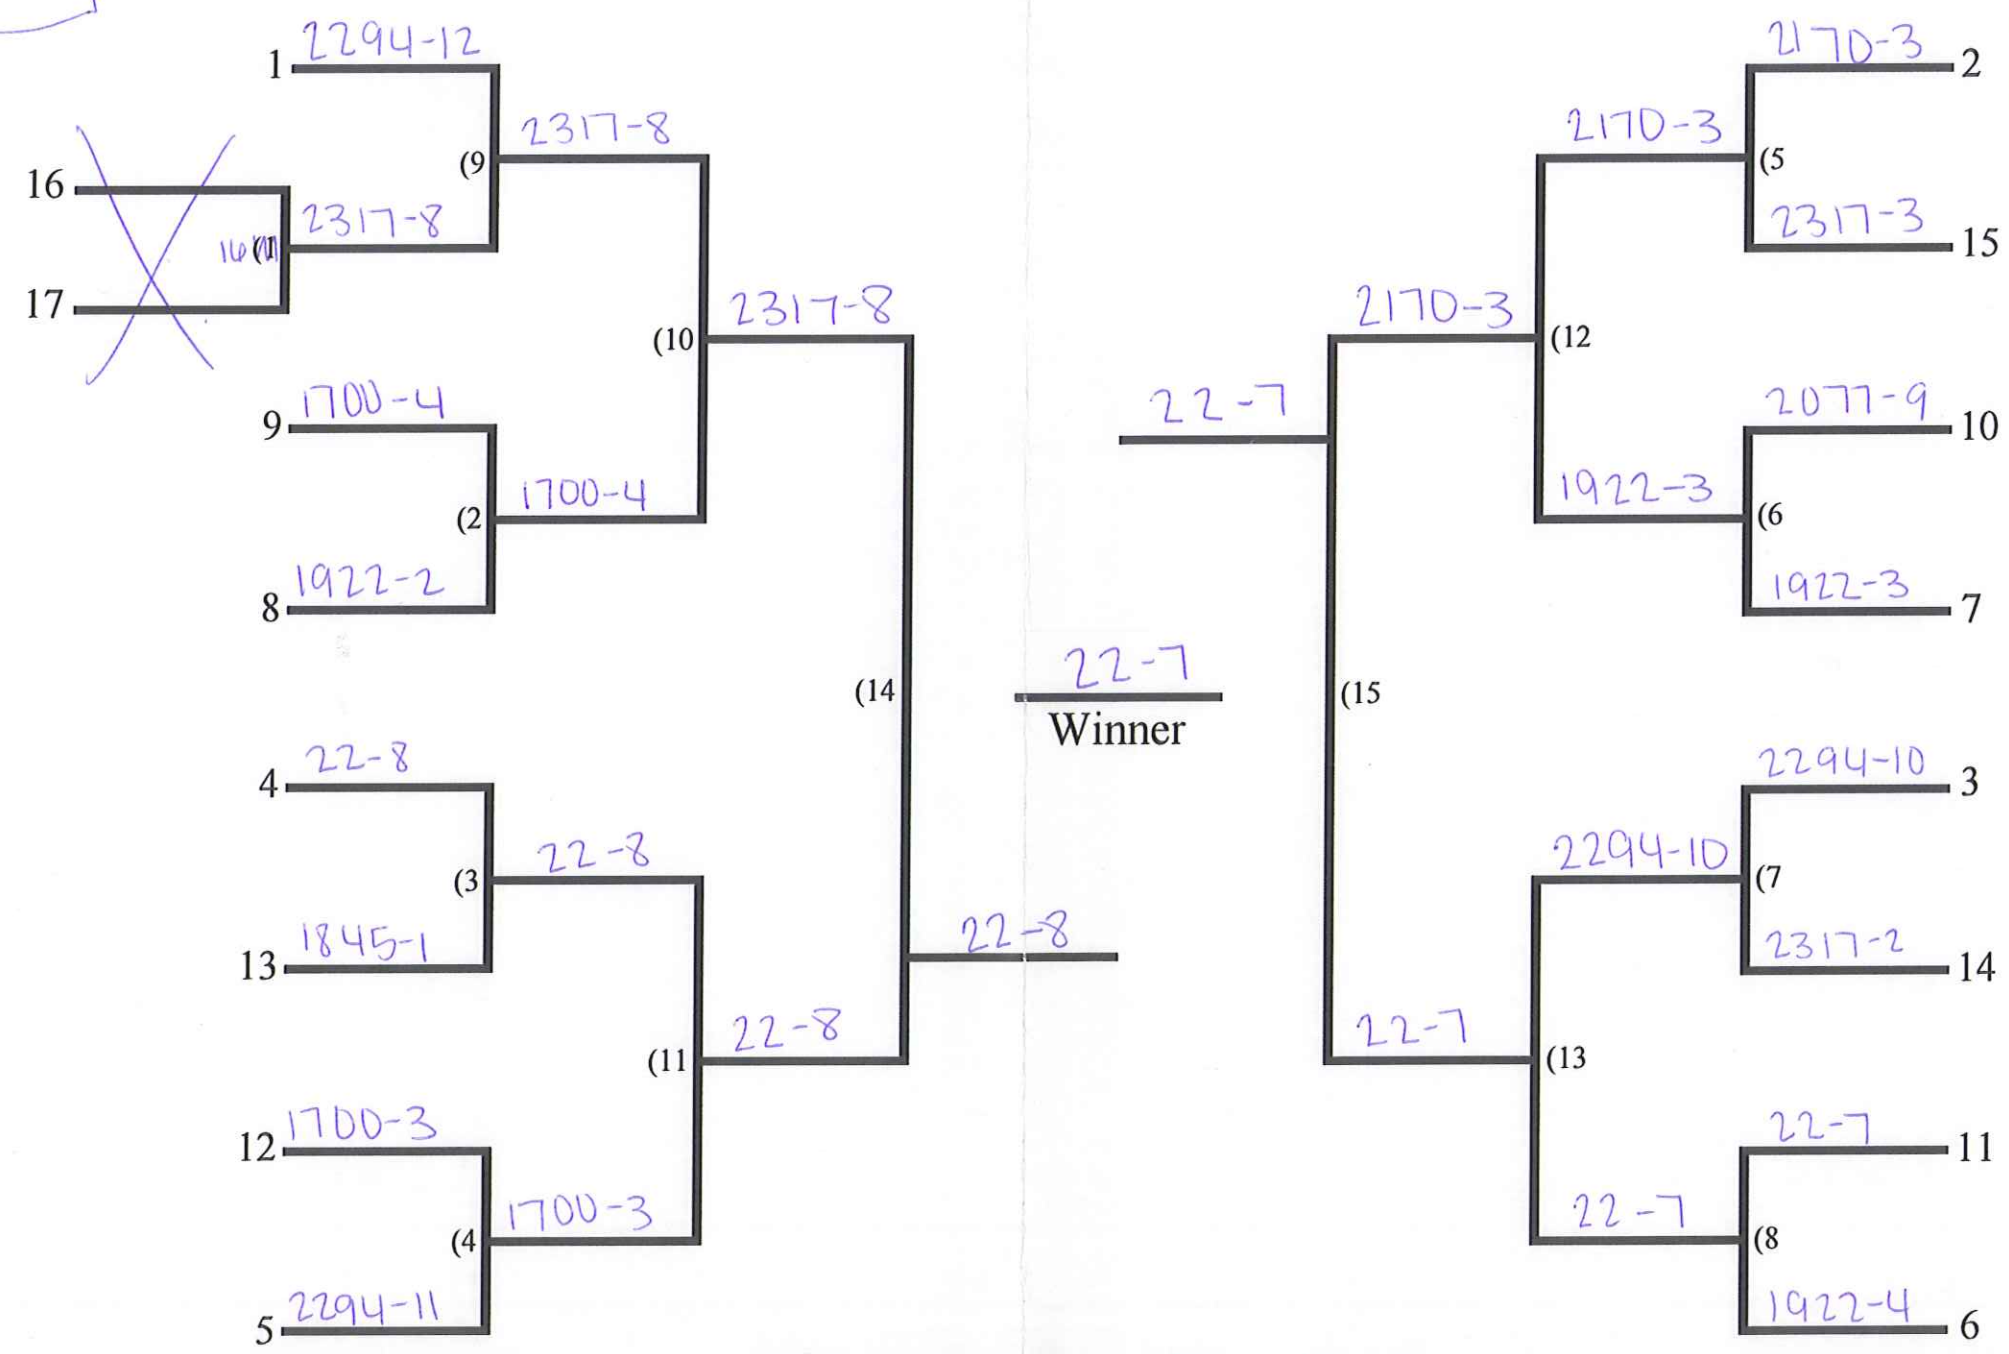

TIME TRAIL
2170-3

17 Team Single Elimination

- ① 22-7
- ② 22-8
- ③ 2170-3
- ④ 2317-8