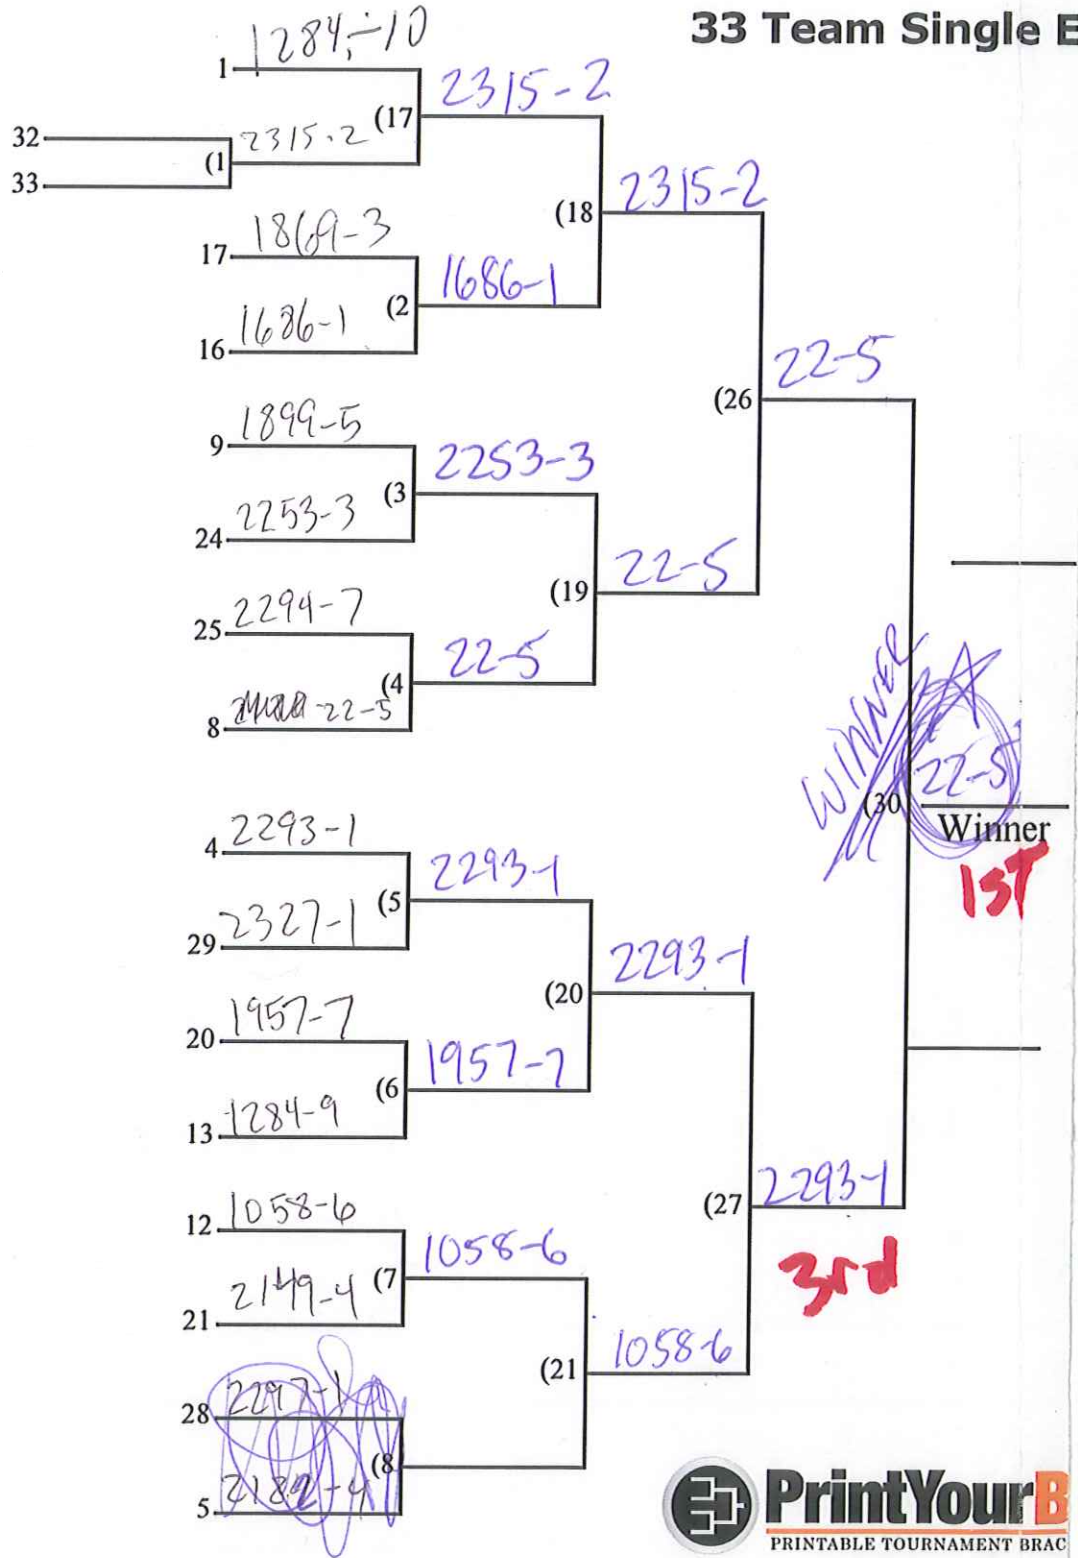

CHALS

33 Team Single E

CENTRA

Single Elimination