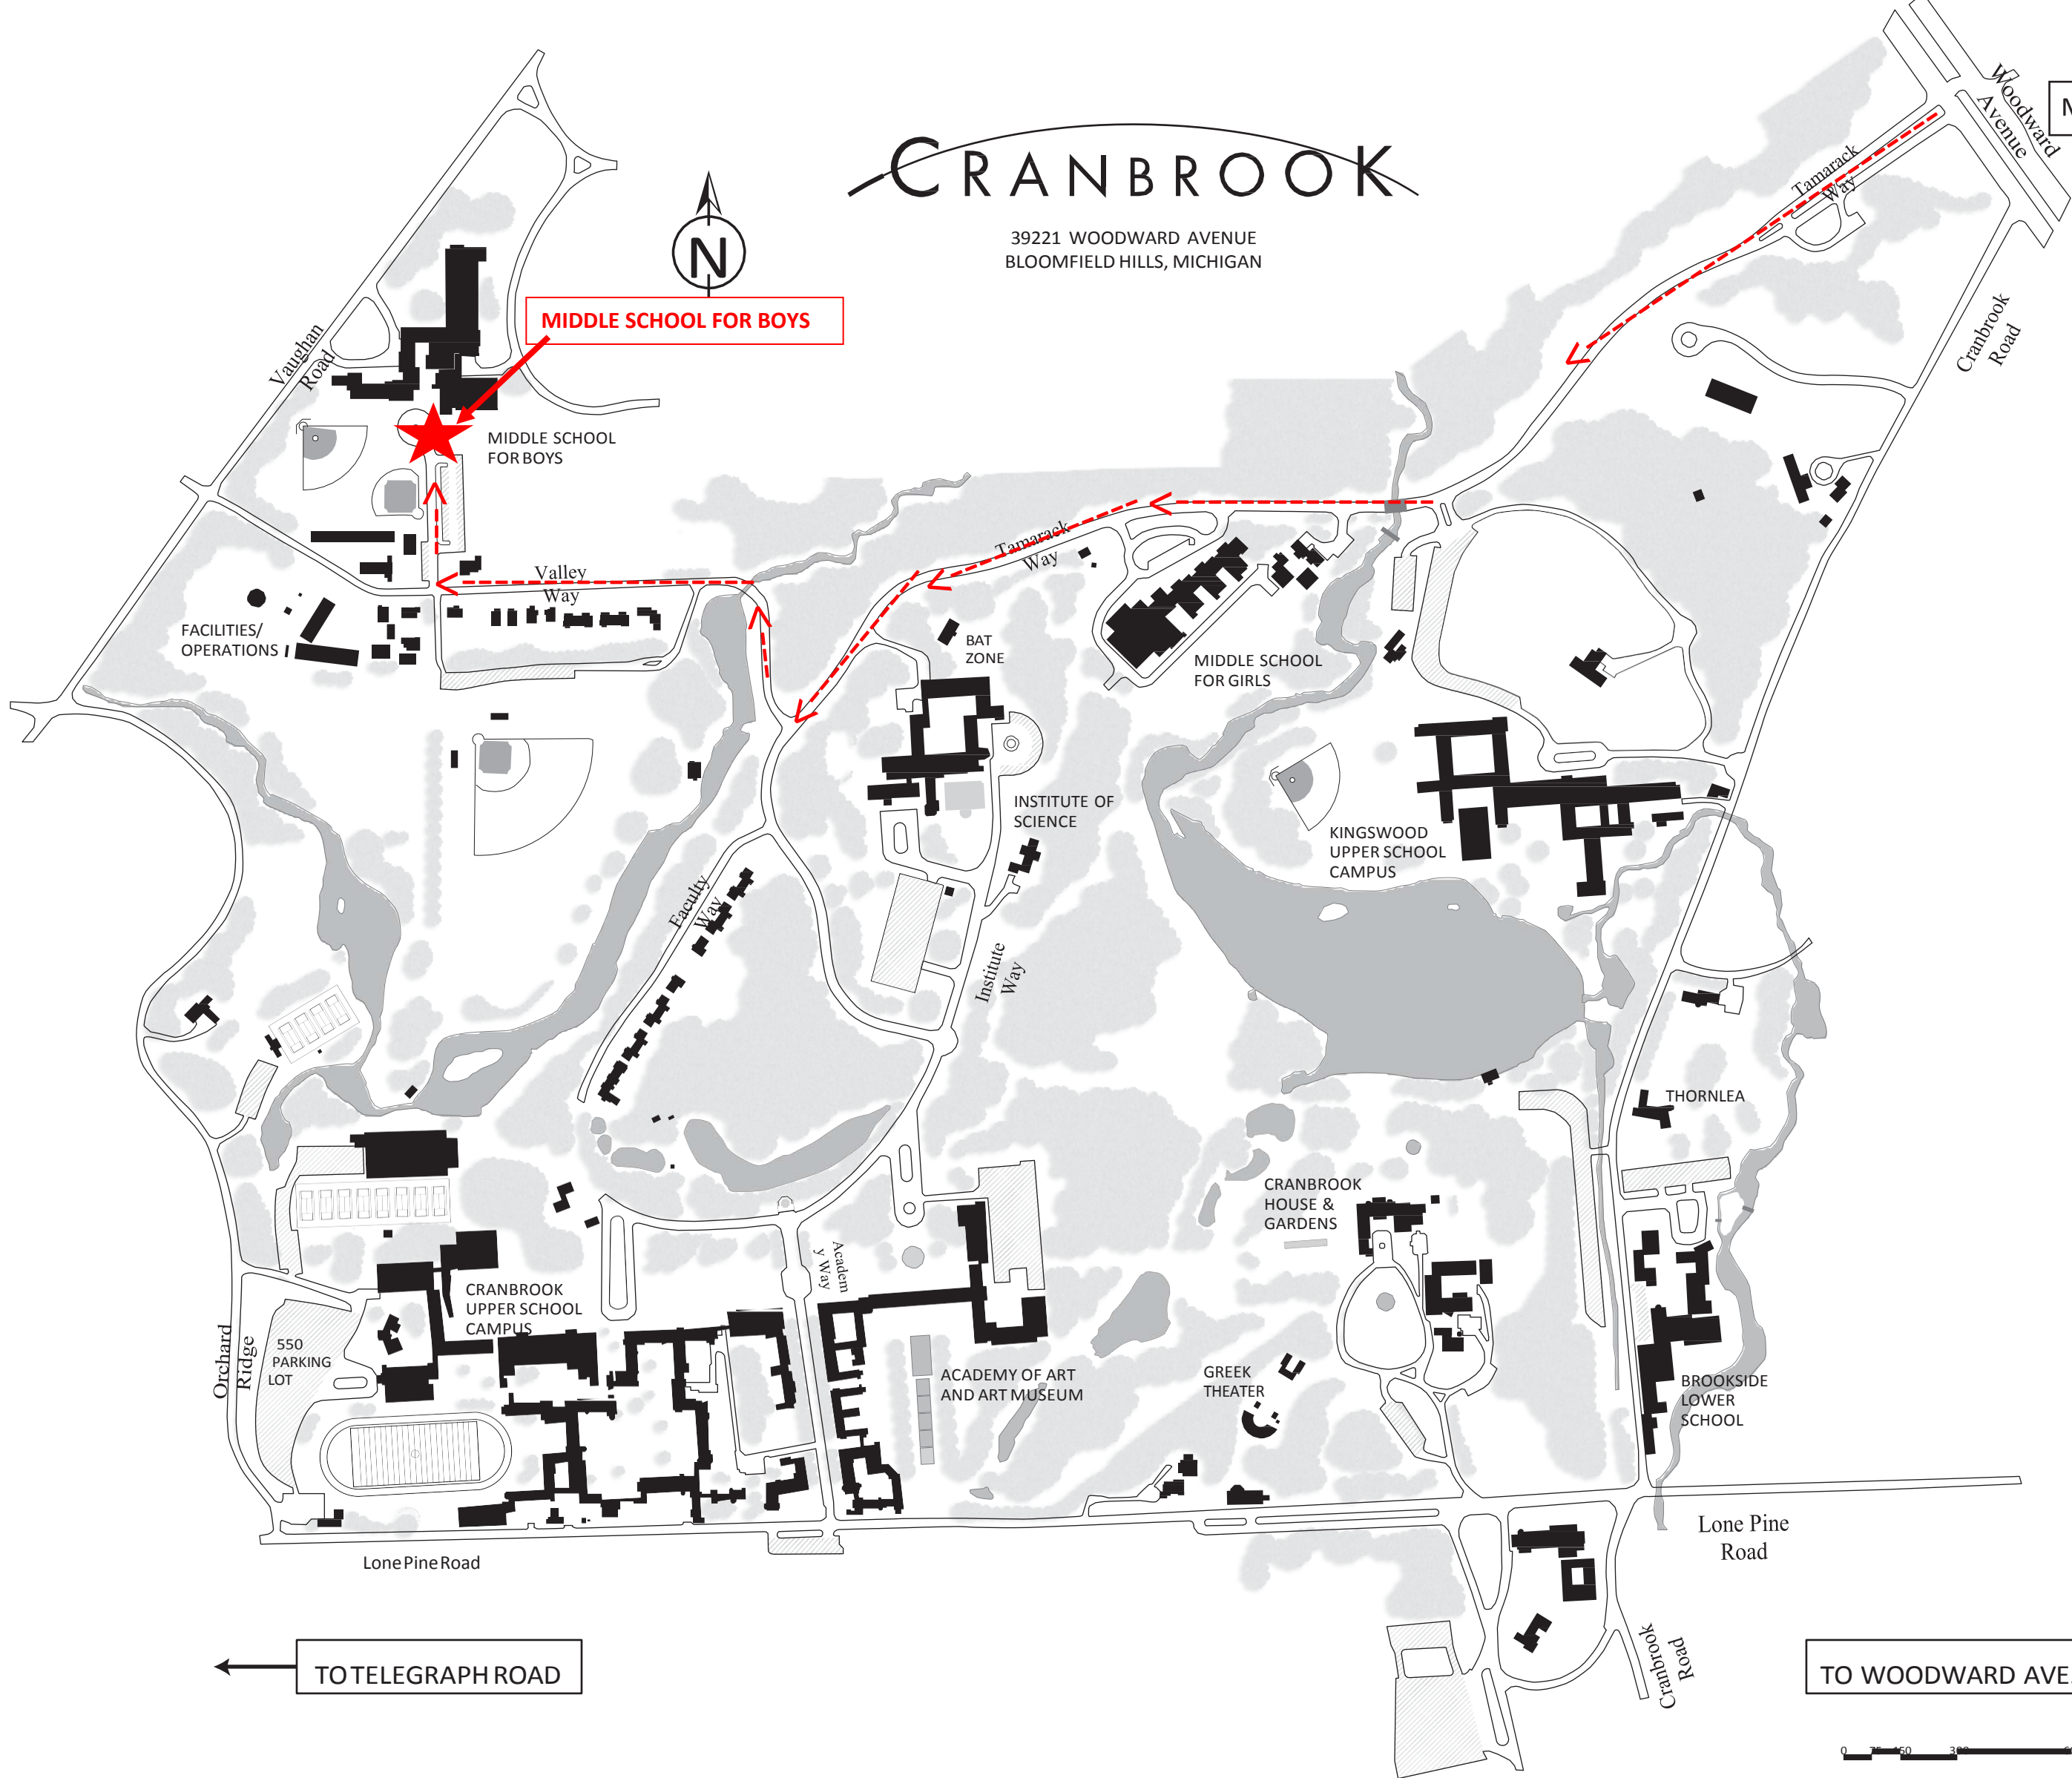

# CRANBROOK

39221 WOODWARD AVENUE  
BLOOMFIELD HILLS, MICHIGAN

MAIN ENTRANCE

MIDDLE SCHOOL FOR BOYS

FACILITIES/  
OPERATIONS I

MIDDLE SCHOOL  
FOR BOYS

Valley  
Way

Tamarack  
Way

INSTITUTE OF  
SCIENCE

MIDDLE SCHOOL  
FOR GIRLS

KINGSWOOD  
UPPER SCHOOL  
CAMPUS

Institute  
Way

THORNLEA

CRANBROOK  
HOUSE &  
GARDENS

CRANBROOK  
UPPER SCHOOL  
CAMPUS

ACADEMY OF ART  
AND ART MUSEUM

GREEK  
THEATER

BROOKSIDE  
LOWER  
SCHOOL

Orchard  
Ridge

550  
PARKING  
LOT

Lone Pine Road

Academy  
Way

Lone Pine  
Road

Cranbrook  
Road

← TOTELEGRAPH ROAD

TO WOODWARD AVE. →