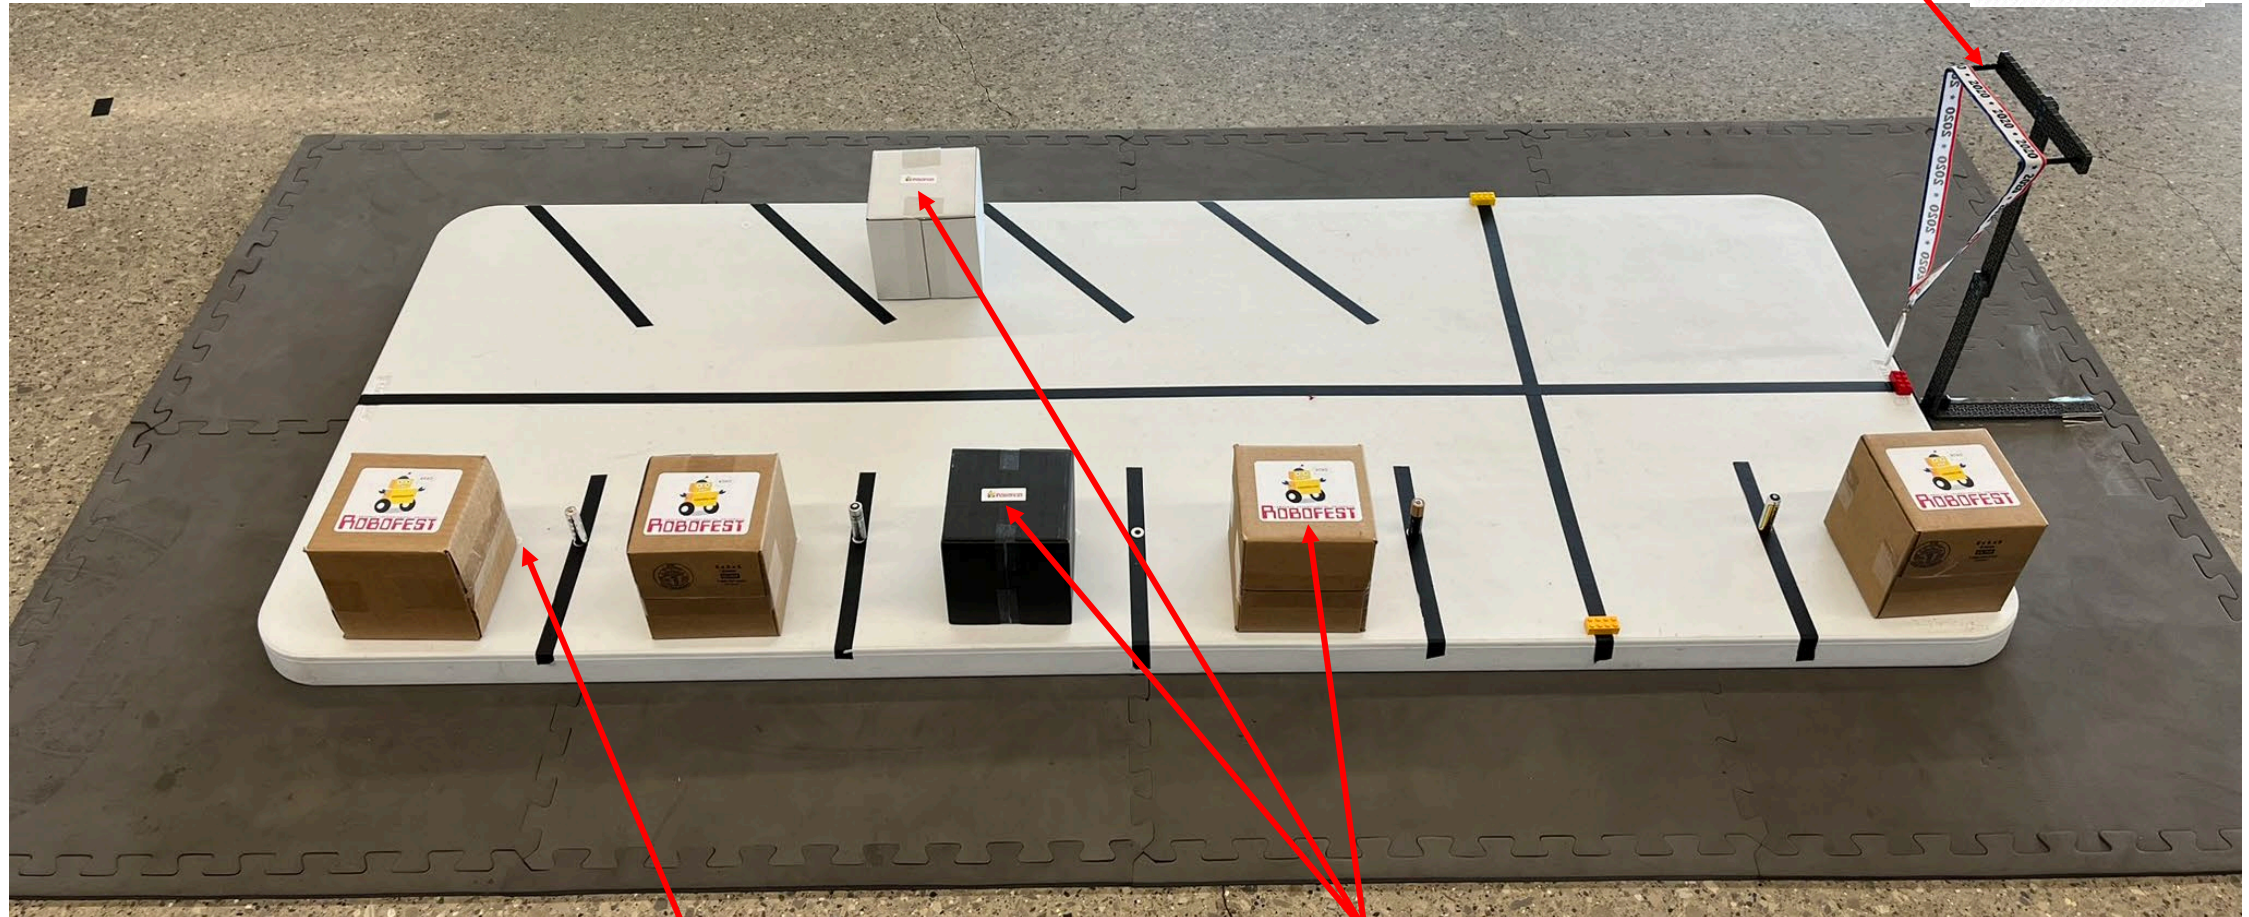

# Robot Valet Field Set Up

Approx 1" gap

Corner centered on hole sticker

Boxes placed with bottom of logos facing South.