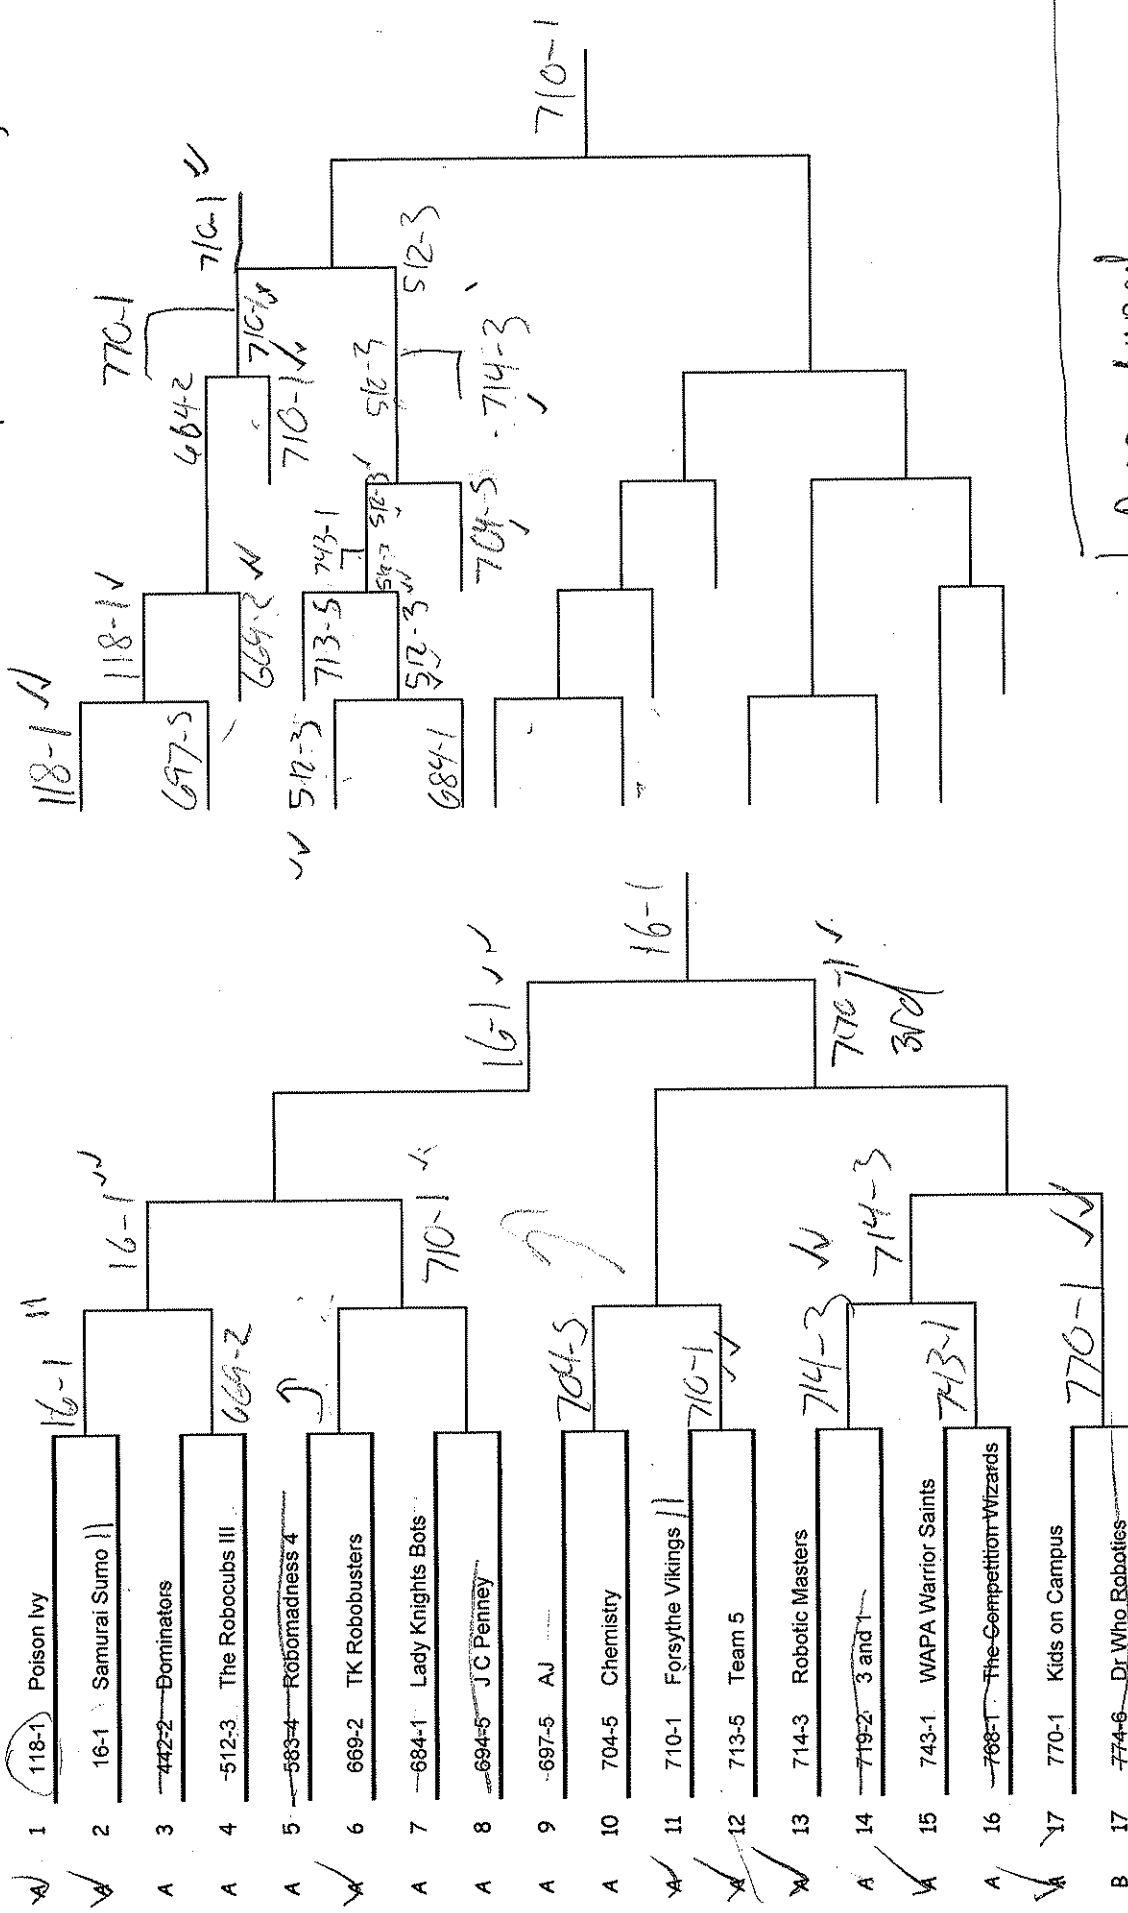

Jr. Sumo, A

Prog. Award: Poison Ivy
Field # 118-1

16-1 1st
710-1
2nd

Junior sumo Field A
694-2 583-4 704-5
768-3 684-1 774-6
442-2 695-5
512-3 719-2

Jr. Sumo, B

Junior Sumo Field B,

Senior Sumo -
 1st: 421-4 Pal600Ji2
 2nd: 517-1 Nuclear AppleCore
 3rd: 696-4 Red Dragon
 Program: 517-1 Nuclear AppleCore

Prog. Award: Minty Fresh 316-1
 Field B

674-1
 663-3
 2nd
 674-1 KST

Sr. Sumo

Senior Sumo

Handwritten signature/initials