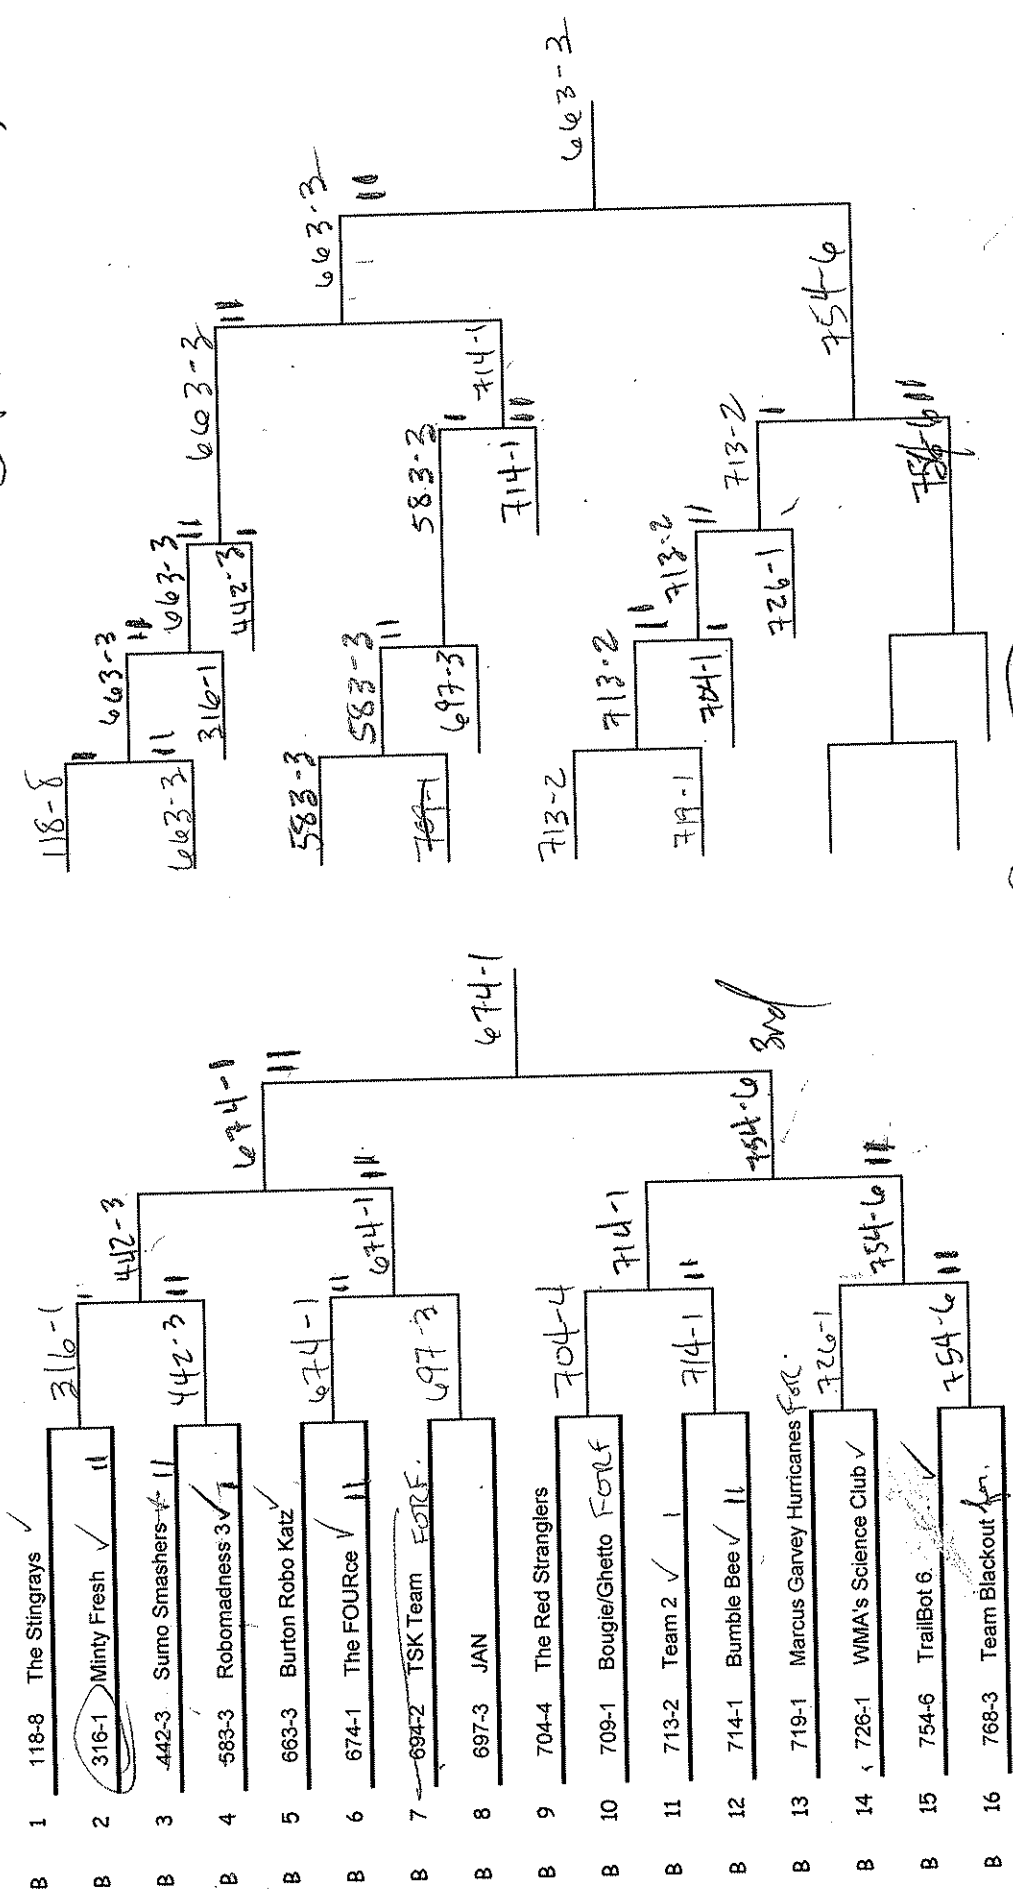

Jr. Sumo, A

Prog. Award: Poison Ivy
Field # 118-1

16-1 1st
710-1
2nd

Junior sumo Field A
694-2 583-4 704-5
768-3 684-1 774-6
442-2 695-5
512-3 719-2

Jr. Sumo, B

Junior Sumo Field B,

Senior Sumo -
 1st: 421-4 Pal600Ji2
 2nd: 517-1 Nuclear AppleCore
 3rd: 696-4 Red Dragon
 Program: 517-1 Nuclear AppleCore

Prog. Award: Minty Fresh 316-1
 Field B

674-1
 663-3
 2nd
 674-1 KST

Sr. Sumo

Senior Sumo

Handwritten signature/initials