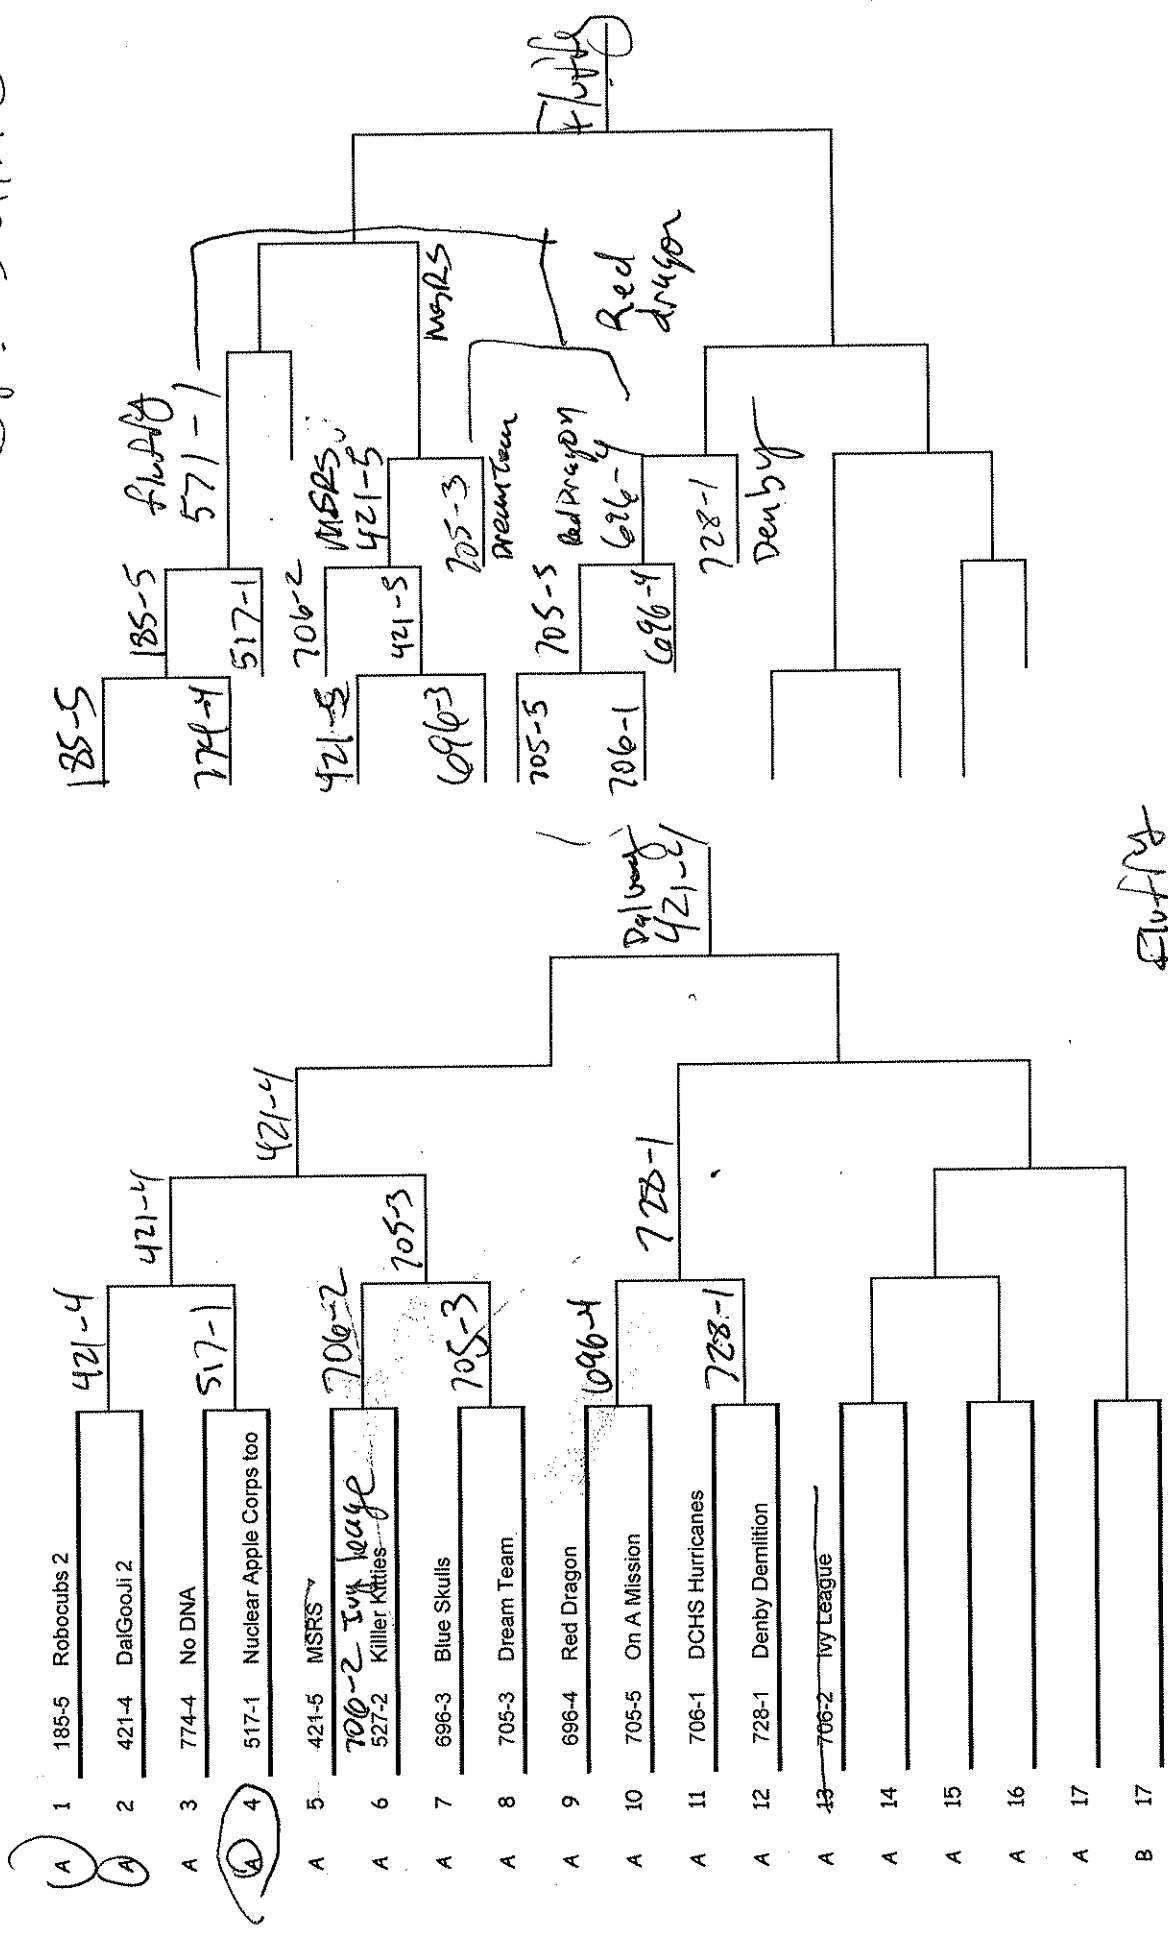

Jr. Sumo, A

Prog. Award: Poison Ivy
Field # 118-1

16-1 1st
710-1
2nd

Junior sumo Field A
694-2 583-4 704-5
768-3 684-1 774-6
442-2 695-5
512-3 719-2

Jr. Sumo, B

Junior Sumo Field B,

Senior Sumo -
 1st: 421-4 Pal600Ji2
 2nd: 517-1 Nuclear AppleCore
 3rd: 696-4 Red Dragon
 Program: 517-1 Nuclear AppleCore

Prog. Award: Minty Fresh 316-1
 Field B

674-1
 663-3
 2nd
 674-1 KST

Sr. Sumo

Senior Sumo

Handwritten signature/initials