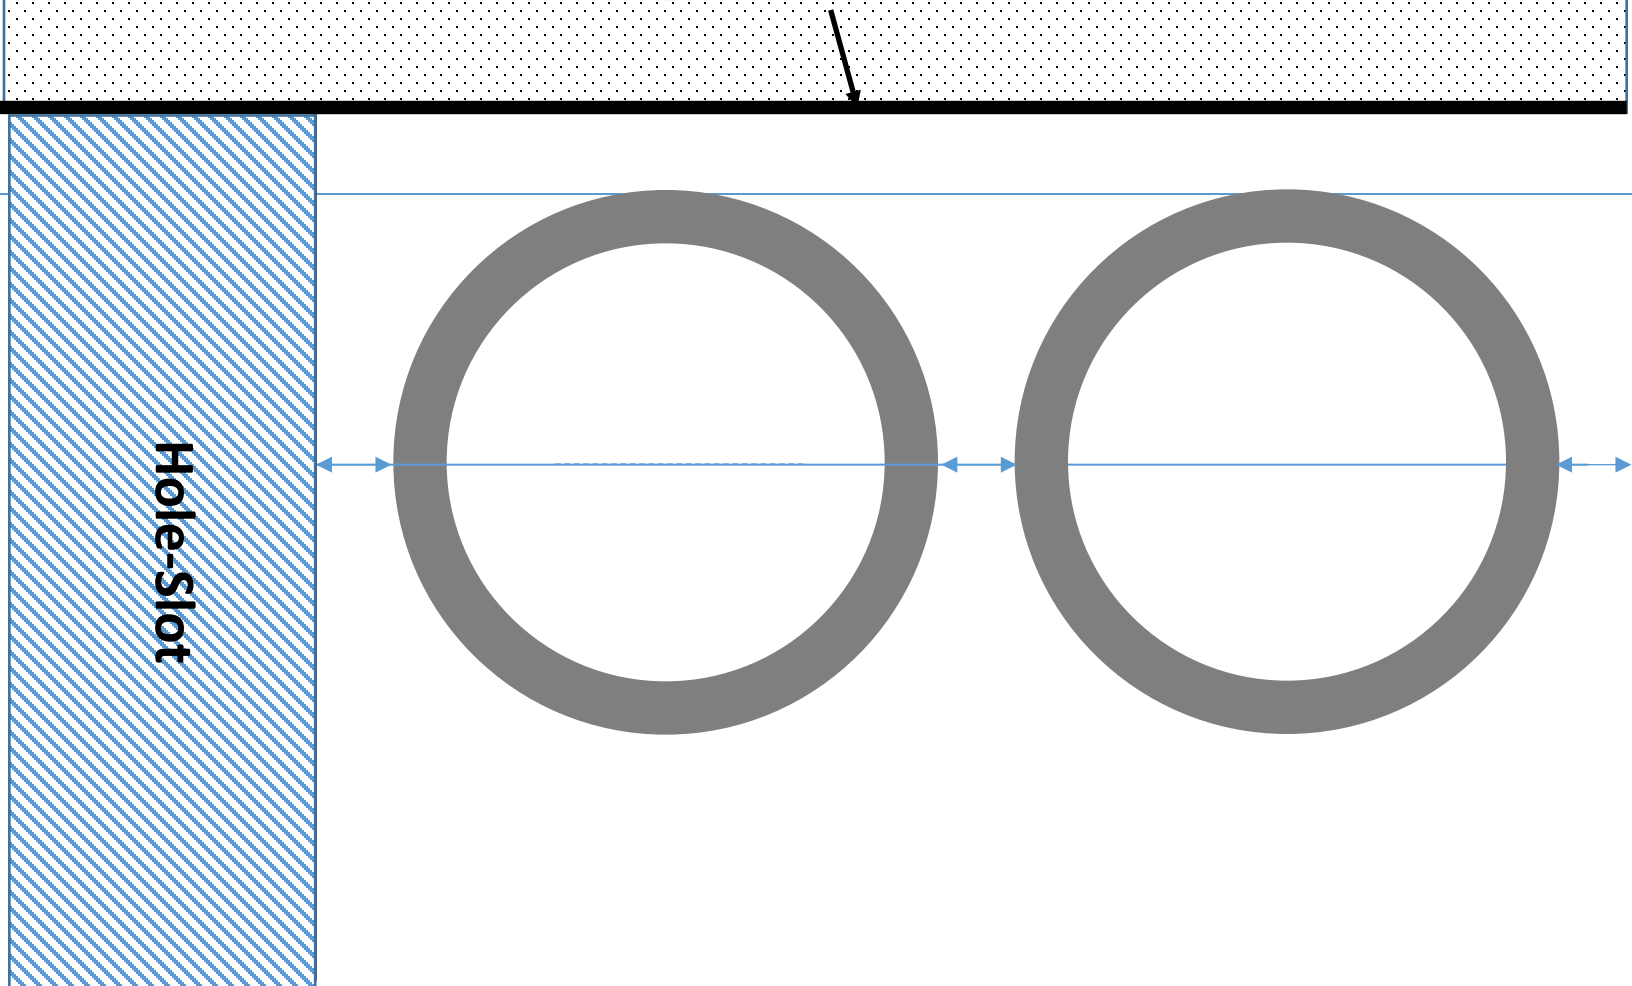

This dotted area should go under the table.

This line must be aligned with the edge of the table.

2020 Game GolfBowl

Left side paper

2020 Game GolfBowl

Center Bottle Locator

---

Cut

This dotted area should go under the table.

This line must be aligned with the edge of the table.

2020 Game GolfBowl

RIGHT side paper