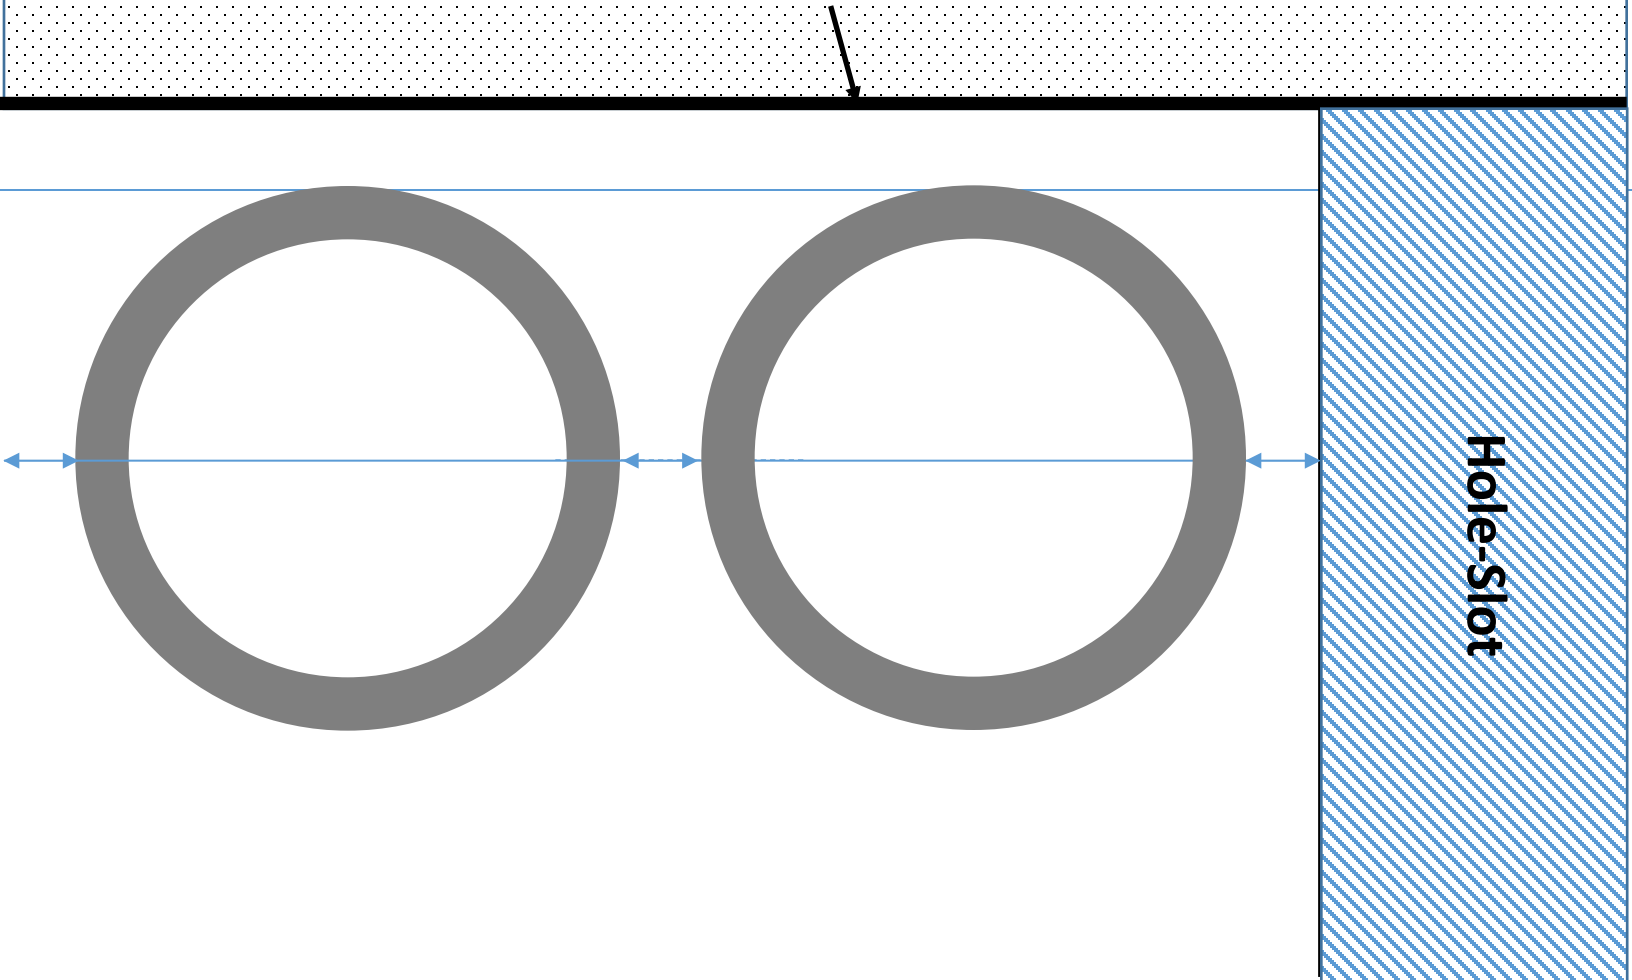

This dotted area should go under the table.

This line must be aligned with the edge of the table.

2020 Game GolfBowl

Left side paper

2020 Game GolfBowl

Center Bottle Locator

---

Cut

This dotted area should go under the table.

This line must be aligned with the edge of the table.

2020 Game GolfBowl

RIGHT side paper