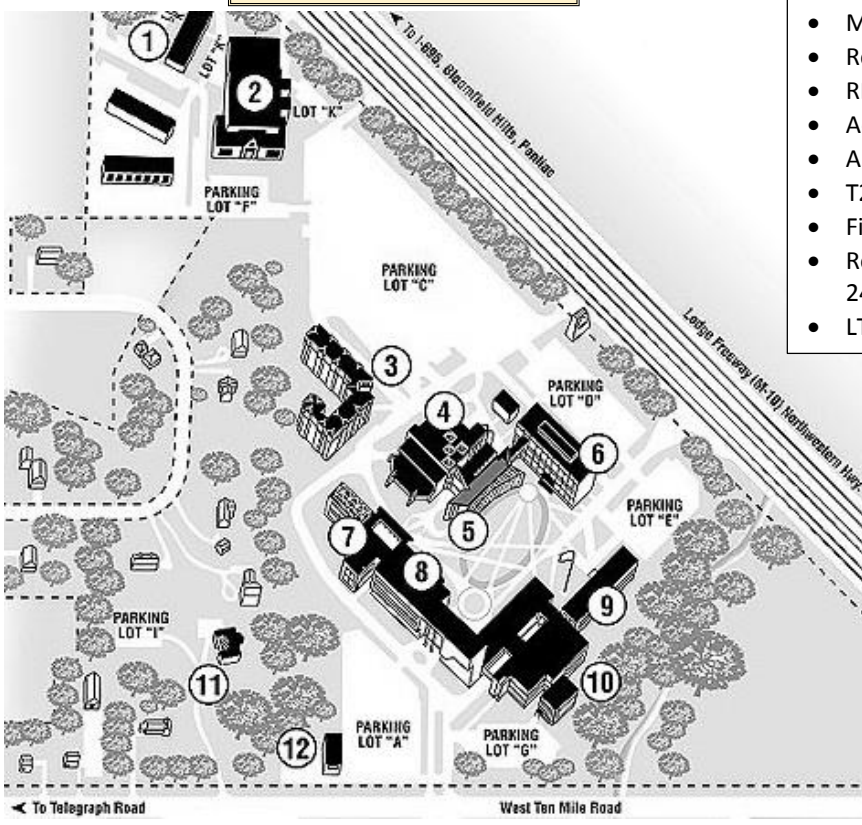

Robofest 2015 World Championship Schedule and Campus Map Updated 5-12-15

Date	Time	Building / Room				
		Management Bld.	A210 & T210	Field House (Gym.)		
Thursday May 14	10am ~ 9pm		Practice areas open			
Friday May 15	10:00 am ~ Noon	LTU Campus Tour. Check in the admissions office in No. 5 building.		Not allowed for teams		
	Noon ~ 1pm	Site Host Lunch meeting in M217 (No. 4 Mgt Building). RSVP at chung@LTU.edu by May 8.				
	1pm ~ 4:30pm	Jr. UMC (M 218)	Sr. UMC (M 336)	Practice areas open (Vcc practice course will be setup only in T210)	3:00pm - Open to Exhibition and Vcc Teams for setup	
	5pm ~ 7pm	<ul style="list-style-type: none"> • Rfoc: All international & non-Michigan Site-Hosts, coaches, team members, team volunteers are invited to a free dinner. Michigan teams need to purchase tickets, \$10/person. • M217: free Pizza dinner for Sr. BottleSumo teams 			Jr. BottleSumo free Team Pizza dinner (Racquet ball court)	
	6:00pm ~ 9pm	Sr. BottleSumo (Atrium) Team pits: M218			Jr. BottleSumo	
Saturday May 16	8:00am	<i>Closed</i>	<i>closed</i>	Team check-in begins		
	9 ~ 9:20am			Opening Ceremonies		
	9:20am ~ 3:30pm			Game - RoboBowl	Exhibition	Vcc
	3:30 ~ 4:15pm			Award and Closing ceremonies		

Baymont Inn & Suites, ↑ 2.2 miles

- Management Bld: No. 4
- Rooms M217, M218, M336: No. 4
- Rfoc: No. 4
- Admissions Office: No. 5
- A210: No. 7
- T210: No. 8
- Field House (Gym): No. 2 Building
- Robofest Office Room M219 in No. 4 Bld, Phone 248-204-3568
- LTU Security Phone: 248-204-3945

Holiday Inn Express

Comfort Suite